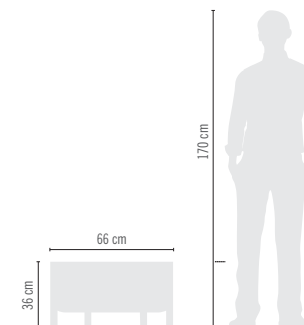

CÓDIGOS PARA ENCOMENDA*

FLOREIRA JFCD66

ESCOLHA A COR DE SUA PREFERÊNCIA NA PÁGINA 5*