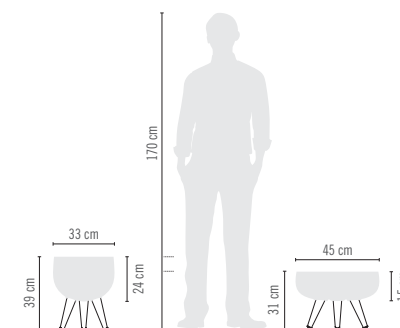

CÓDIGO PARA ENCOMENDA*

VASO JVRD45

ESCOLHA A COR DE SUA PREFERÊNCIA NA PÁGINA 5*

Indicado para áreas internas